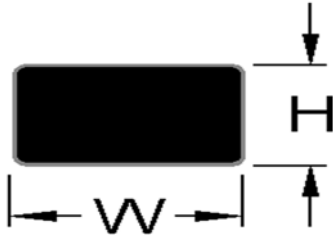

Conduct-O-FOAM

ECS 200 Series

H (in.)	W (in.)	PART NO.
.118	.118	200-R118118-84
.200	.200	200-R200200-84
.236	.236	200-R236236-84
.315	.315	200-R31531584
.375	.375	200-R375375-84
.669	.669	200-R669669-84

.059	.197	200-059197-84
.059	.275	200-R059275-84
.059	.390	200-R059390-84
.059	.551	200-R059551-84
.079	.157	200-R079157-84
.079	.275	200-R079275-84
.079	.295	200-R079295-84
.079	.394	200-R079394-84
.125	.250	200-R125250-84
.125	.375	200-R125375-84
.125	.500	200-R125500-84
.130	.190	200-R130190-84
.157	.157	200-R157157-84
.250	.375	200-R250375-84
.250	.500	200-R250500-84
.375	.500	200-R375500-84
.375	1.000	200-3751000-84